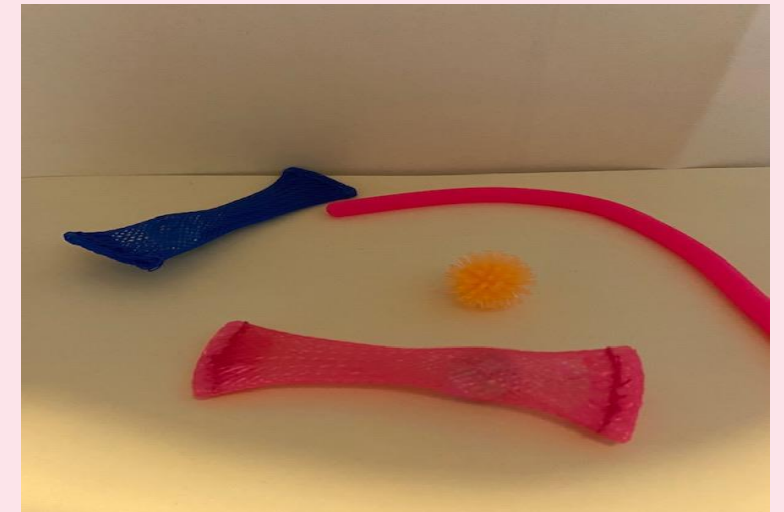

2 Ticket Items

- Hand Sanitizer
- Post Its
- Folders
- Highlighters
- Small Stress Relief Items
- Spiral Notebooks
- Composition Books